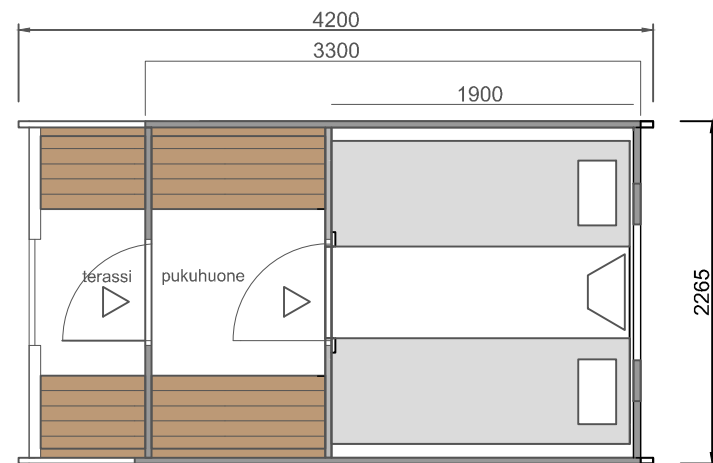

CAMPING BARREL JULIA

ARCTIC FINLAND HOUSE
CAMPING TYNNYRI JULIA

2500

ARCTIC FINLAND HOUSE
CAMPING TYNNYRI JULIA

- Material: spruce 40mm
- Roofing felt
- Window, door with a lock
- Bed x 2
- Benches, shelves
- Gutters
- Terrace with two bench seats