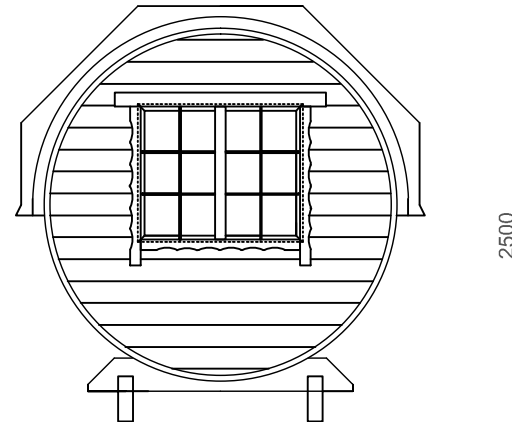

CAMPING BARREL JULIA

ARCTIC FINLAND HOUSE
CAMPING TYNNYRI JULIA

2500

ARCTIC FINLAND HOUSE
CAMPING TYNNYRI JULIA

- Material: spruce 40mm
- Roofing felt
- Window, door with a lock
- Bed x 2
- Benches, shelves
- Gutters
- Terrace with two bench seats