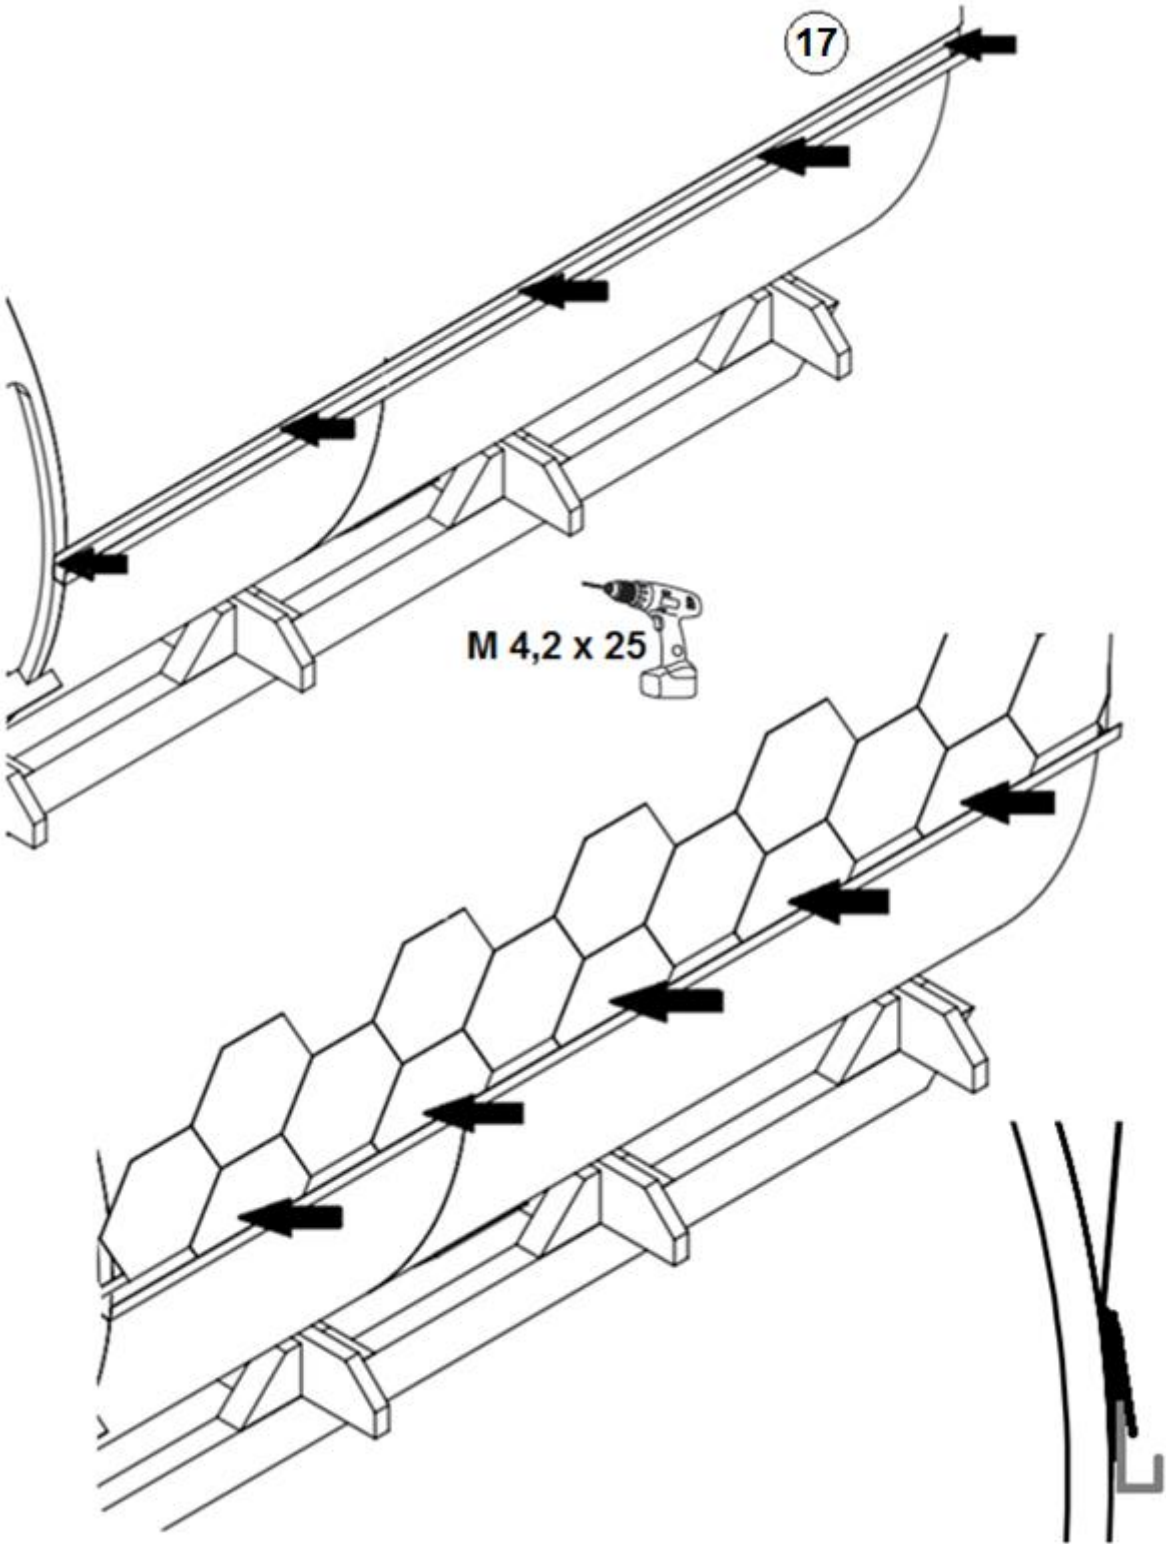

Alex DeLux

3,0 m

Ø2265

Alex

Nr.	Dimensions	Quantity	Detail
1	Arch roof	4	
2	Arch roof at front	1	
3	Arch roof at front	1	
4	Arch roof at back	1	
5	Arch roof at back	1	
6	Stair	1	
7	Flower box	1	
8	Heater + protective sheath	1	
9	The heater assembly with boiler	1	
10	Pipe (1000mm)	1	
11	Extension (300mm)	1	
12	End of the stuck	1	
13	Clamp	2	
14	Pipe connection part with boiler	1	

15	Pipe cover (95x84mm)	1	
16	Change collar	1	
17	Rain deflectors 2310 mm	2	

All photographs are illustrative. Technical changes, printing errors, changes and errors possible! All models are rough.

Alles Fotos sind illustrativ. Technische Änderungen, Druckfehler und Irrtümer vorbehalten! Sämtliche Modelle werden Naturbelassen geliefert.