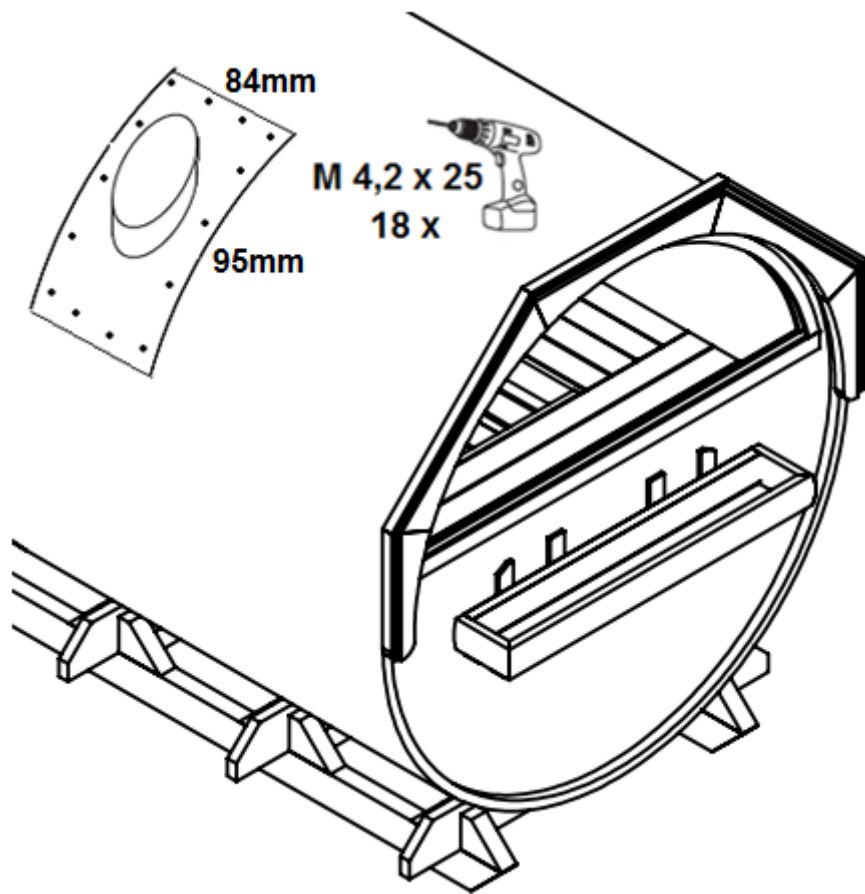

Alex DeLux

3,0 m

Ø2265

Alex

Nr.	Dimensions	Quantity	Detail
1	Arch roof	4	
2	Arch roof at front	1	
3	Arch roof at front	1	
4	Arch roof at back	1	
5	Arch roof at back	1	
6	Stair	1	
7	Flower box	1	
8	Heater + protective sheath	1	
9	The heater assembly with boiler	1	
10	Pipe (1000mm)	1	
11	Extension (300mm)	1	
12	End of the stuck	1	
13	Clamp	2	
14	Pipe connection part with boiler	1	

15	Pipe cover (95x84mm)	1	
16	Change collar	1	
17	Rain deflectors 2310 mm	2	

All photographs are illustrative. Technical changes, printing errors, changes and errors possible! All models are rough.

Alles Fotos sind illustrativ. Technische Änderungen, Druckfehler und Irrtümer vorbehalten! Sämtliche Modelle werden Naturbelassen geliefert.