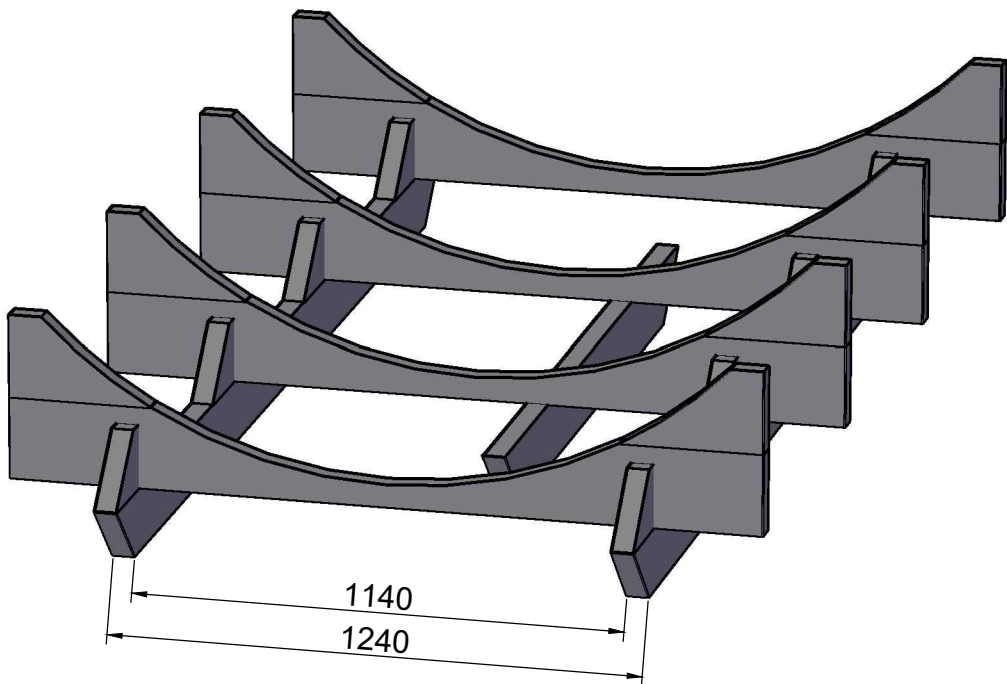

Alex DeLux

3,0 m

Ø2265

Alex

Nr.	Dimensions	Quantity	Detail
1	Arch roof	4	
2	Arch roof at front	1	
3	Arch roof at front	1	
4	Arch roof at back	1	
5	Arch roof at back	1	
6	Stair	1	
7	Flower box	1	
8	Heater + protective sheath	1	
9	The heater assembly with boiler	1	
10	Pipe (1000mm)	1	
11	Extension (300mm)	1	
12	End of the stuck	1	
13	Clamp	2	
14	Pipe connection part with boiler	1	

15	Pipe cover (95x84mm)	1	
16	Change collar	1	
17	Rain deflectors 2310 mm	2	

All photographs are illustrative. Technical changes, printing errors, changes and errors possible! All models are rough.

Alles Fotos sind illustrativ. Technische Änderungen, Druckfehler und Irrtümer vorbehalten! Sämtliche Modelle werden Naturbelassen geliefert.