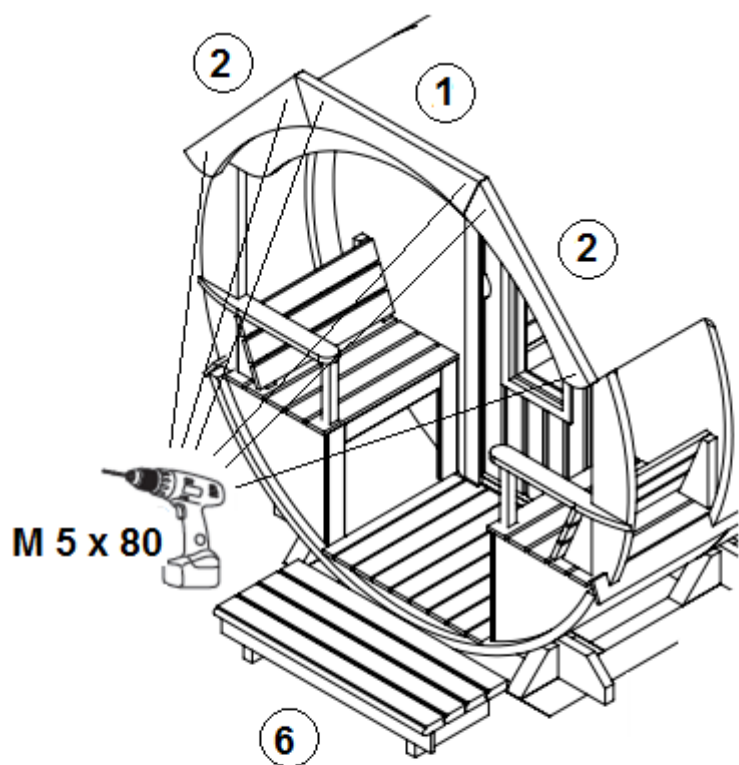

Alex DeLux

3,0 m

Ø2265

Alex

Nr.	Dimensions	Quantity	Detail
1	Arch roof	4	
2	Arch roof at front	1	
3	Arch roof at front	1	
4	Arch roof at back	1	
5	Arch roof at back	1	
6	Stair	1	
7	Flower box	1	
8	Heater + protective sheath	1	
9	The heater assembly with boiler	1	
10	Pipe (1000mm)	1	
11	Extension (300mm)	1	
12	End of the stuck	1	
13	Clamp	2	
14	Pipe connection part with boiler	1	

15	Pipe cover (95x84mm)	1	
16	Change collar	1	
17	Rain deflectors 2310 mm	2	

All photographs are illustrative. Technical changes, printing errors, changes and errors possible! All models are rough.

Alles Fotos sind illustrativ. Technische Änderungen, Druckfehler und Irrtümer vorbehalten! Sämtliche Modelle werden Naturbelassen geliefert.