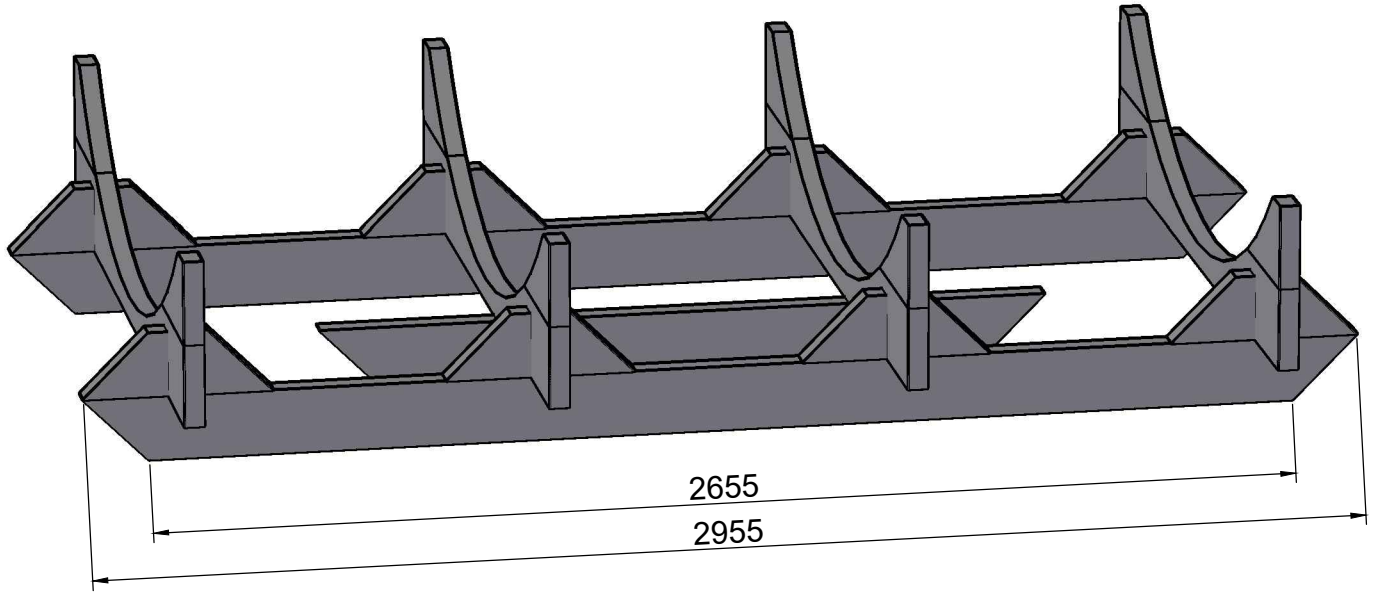

Alex DeLux

3,0 m

Ø2265

Alex

Nr.	Dimensions	Quantity	Detail
1	Arch roof	4	
2	Arch roof at front	1	
3	Arch roof at front	1	
4	Arch roof at back	1	
5	Arch roof at back	1	
6	Stair	1	
7	Flower box	1	
8	Heater + protective sheath	1	
9	The heater assembly with boiler	1	
10	Pipe (1000mm)	1	
11	Extension (300mm)	1	
12	End of the stuck	1	
13	Clamp	2	
14	Pipe connection part with boiler	1	

15	Pipe cover (95x84mm)	1	
16	Change collar	1	
17	Rain deflectors 2310 mm	2	

All photographs are illustrative. Technical changes, printing errors, changes and errors possible! All models are rough.

Alles Fotos sind illustrativ. Technische Änderungen, Druckfehler und Irrtümer vorbehalten! Sämtliche Modelle werden Naturbelassen geliefert.