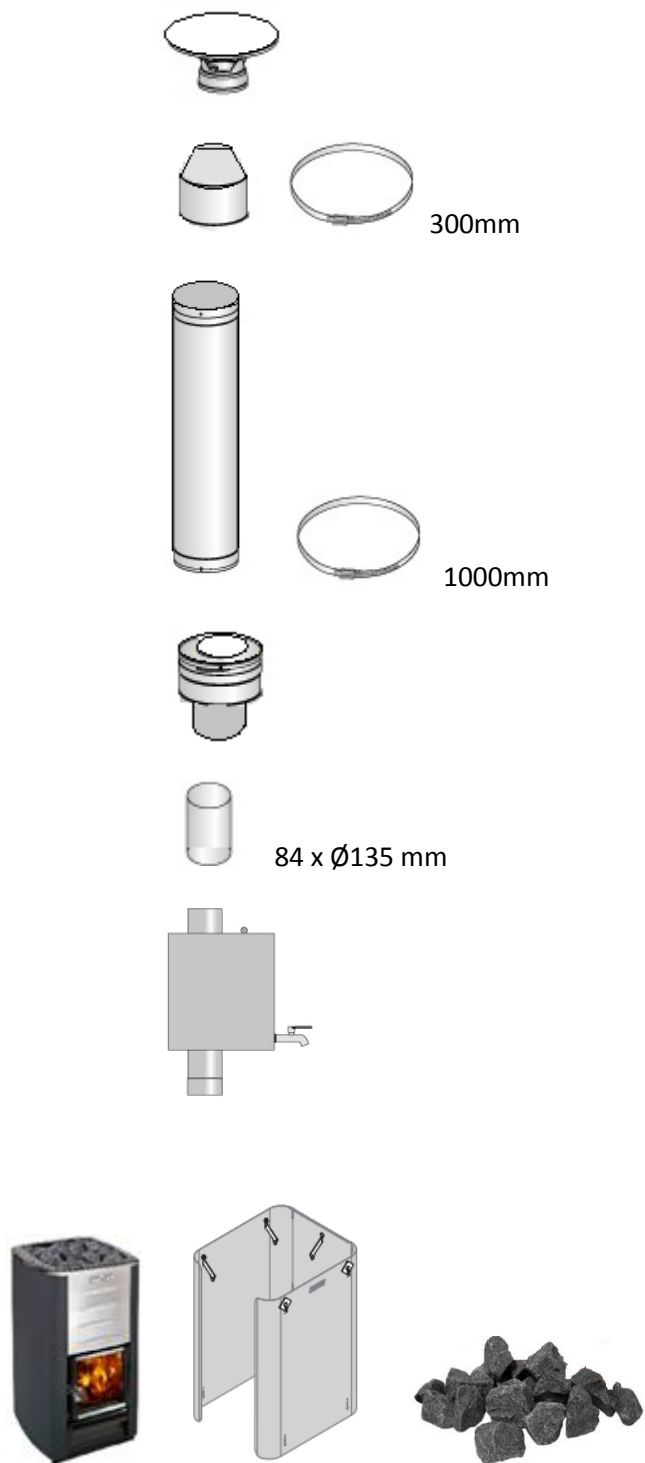

Alex DeLux

3,0 m

Ø2265

Alex

Nr.	Dimensions	Quantity	Detail
1	Arch roof	4	
2	Arch roof at front	1	
3	Arch roof at front	1	
4	Arch roof at back	1	
5	Arch roof at back	1	
6	Stair	1	
7	Flower box	1	
8	Heater + protective sheath	1	
9	The heater assembly with boiler	1	
10	Pipe (1000mm)	1	
11	Extension (300mm)	1	
12	End of the stuck	1	
13	Clamp	2	
14	Pipe connection part with boiler	1	

15	Pipe cover (95x84mm)	1	
16	Change collar	1	
17	Rain deflectors 2310 mm	2	

All photographs are illustrative. Technical changes, printing errors, changes and errors possible! All models are rough.

Alles Fotos sind illustrativ. Technische Änderungen, Druckfehler und Irrtümer vorbehalten! Sämtliche Modelle werden Naturbelassen geliefert.