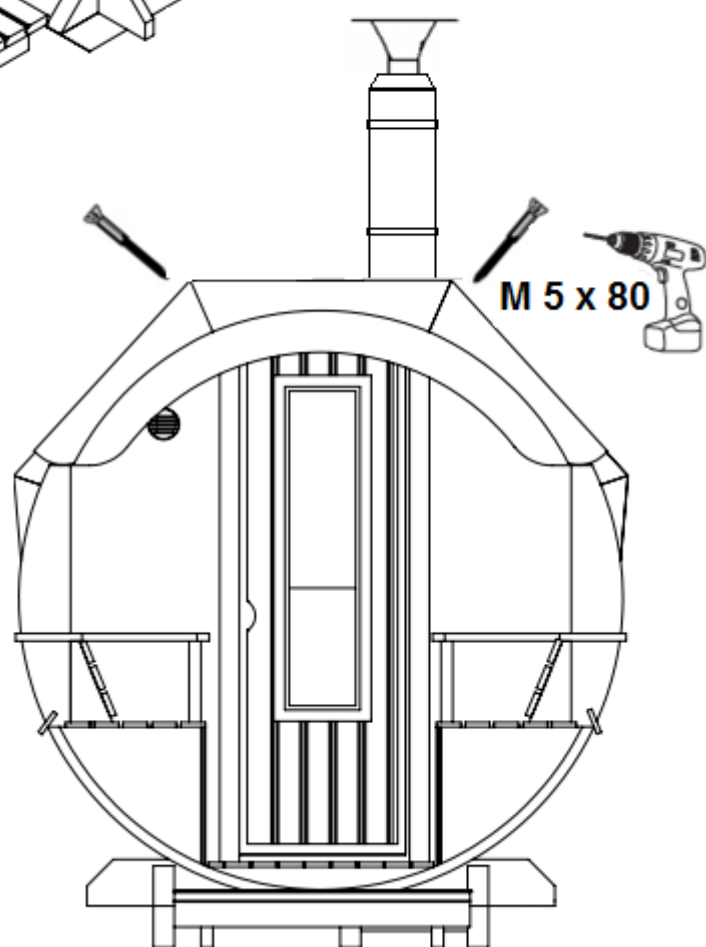

Alex DeLux

3,0 m

Ø2265

Alex

Nr.	Dimensions	Quantity	Detail
1	Arch roof	4	
2	Arch roof at front	1	
3	Arch roof at front	1	
4	Arch roof at back	1	
5	Arch roof at back	1	
6	Stair	1	
7	Flower box	1	
8	Heater + protective sheath	1	
9	The heater assembly with boiler	1	
10	Pipe (1000mm)	1	
11	Extension (300mm)	1	
12	End of the stuck	1	
13	Clamp	2	
14	Pipe connection part with boiler	1	

15	Pipe cover (95x84mm)	1	
16	Change collar	1	
17	Rain deflectors 2310 mm	2	

All photographs are illustrative. Technical changes, printing errors, changes and errors possible! All models are rough.

Alles Fotos sind illustrativ. Technische Änderungen, Druckfehler und Irrtümer vorbehalten! Sämtliche Modelle werden Naturbelassen geliefert.