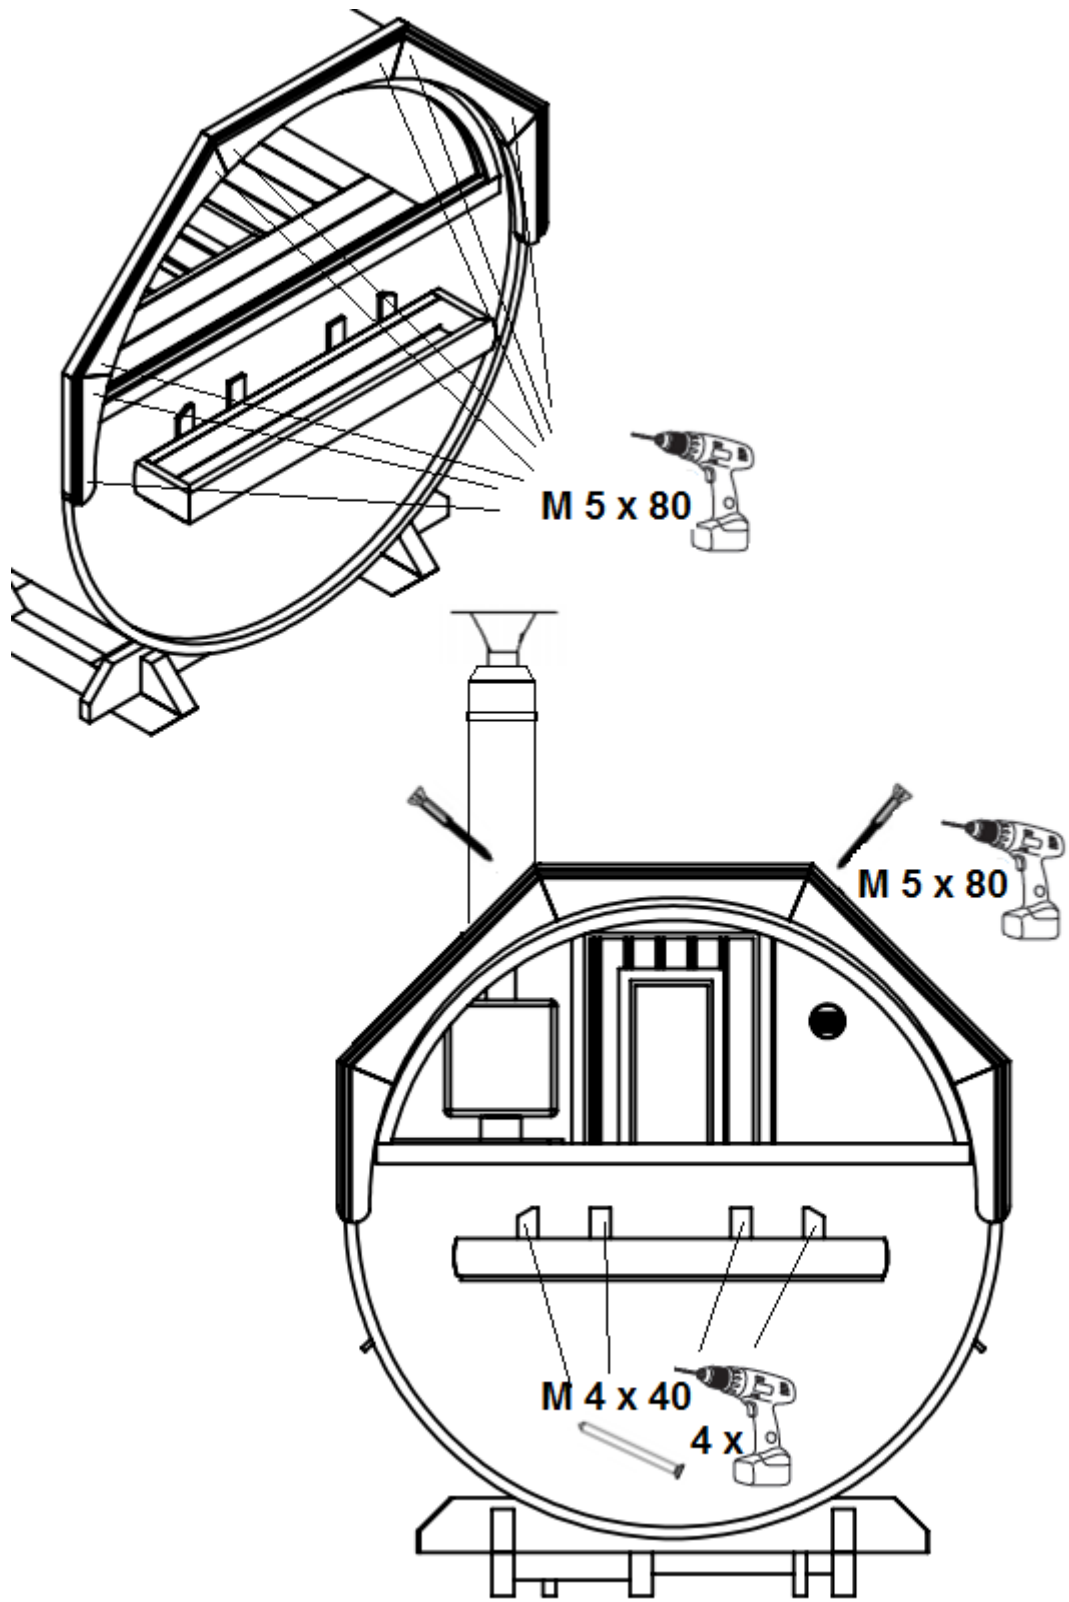

Alex DeLux

3,0 m

Ø2265

Alex

Nr.	Dimensions	Quantity	Detail
1	Arch roof	4	
2	Arch roof at front	1	
3	Arch roof at front	1	
4	Arch roof at back	1	
5	Arch roof at back	1	
6	Stair	1	
7	Flower box	1	
8	Heater + protective sheath	1	
9	The heater assembly with boiler	1	
10	Pipe (1000mm)	1	
11	Extension (300mm)	1	
12	End of the stuck	1	
13	Clamp	2	
14	Pipe connection part with boiler	1	

15	Pipe cover (95x84mm)	1	
16	Change collar	1	
17	Rain deflectors 2310 mm	2	

All photographs are illustrative. Technical changes, printing errors, changes and errors possible! All models are rough.

Alles Fotos sind illustrativ. Technische Änderungen, Druckfehler und Irrtümer vorbehalten! Sämtliche Modelle werden Naturbelassen geliefert.