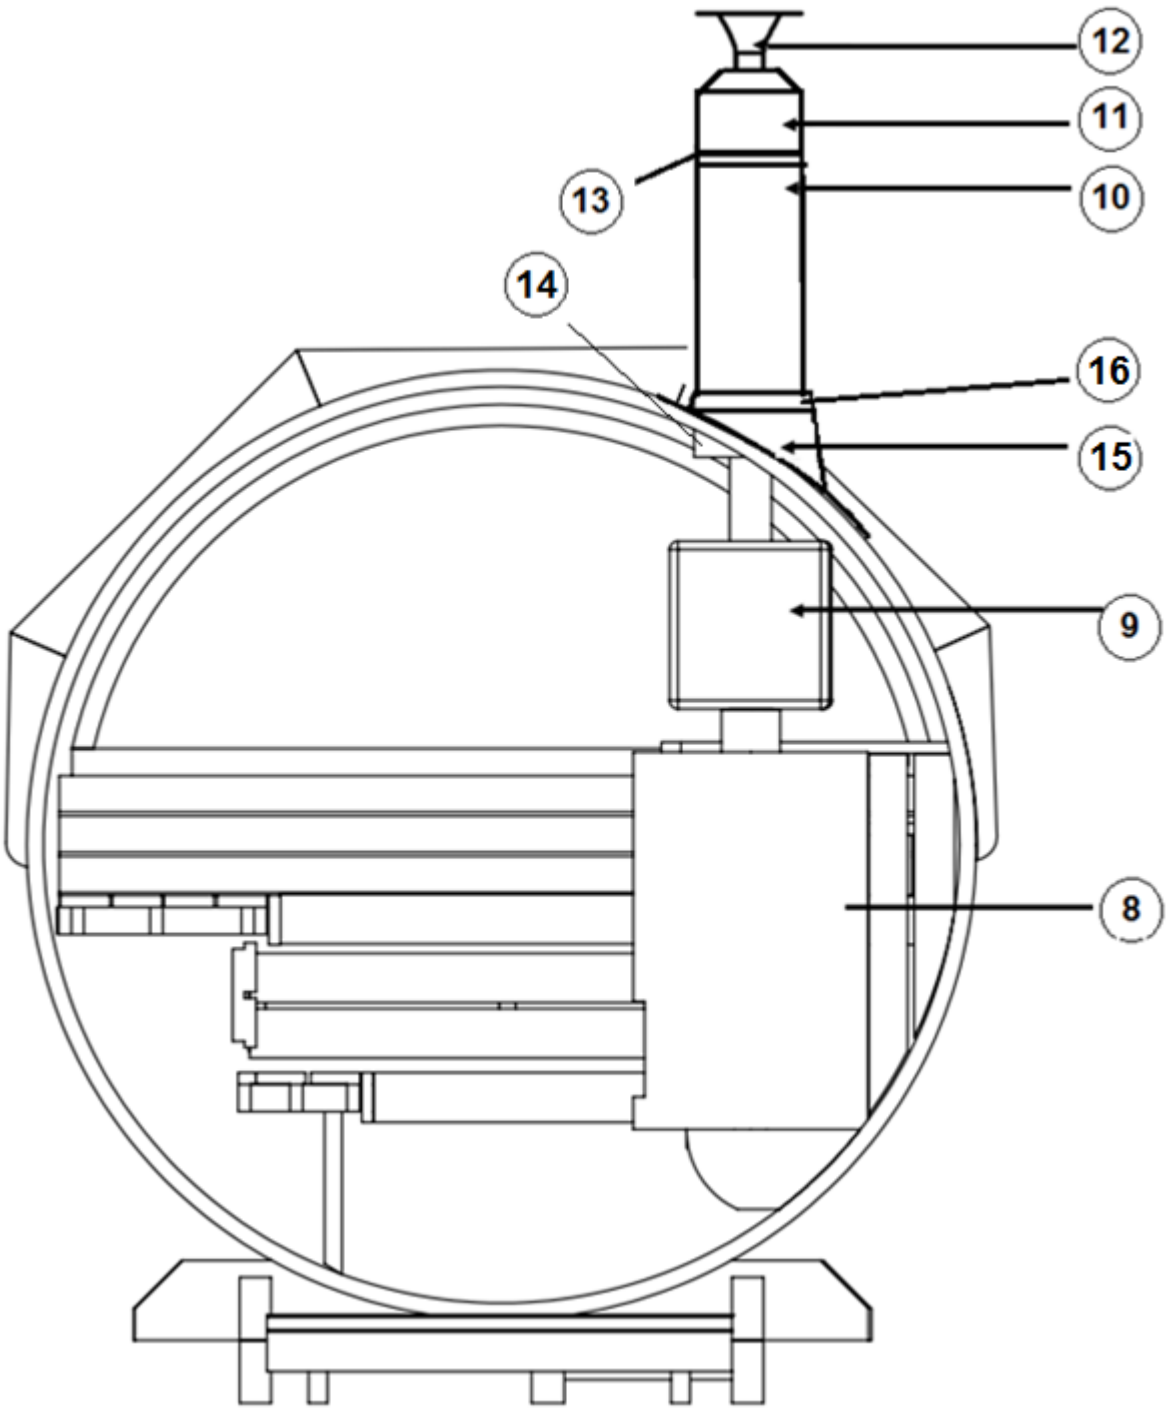

Alex DeLux

3,0 m

Ø2265

Alex

Nr.	Dimensions	Quantity	Detail
1	Arch roof	4	
2	Arch roof at front	1	
3	Arch roof at front	1	
4	Arch roof at back	1	
5	Arch roof at back	1	
6	Stair	1	
7	Flower box	1	
8	Heater + protective sheath	1	
9	The heater assembly with boiler	1	
10	Pipe (1000mm)	1	
11	Extension (300mm)	1	
12	End of the stuck	1	
13	Clamp	2	
14	Pipe connection part with boiler	1	

15	Pipe cover (95x84mm)	1	
16	Change collar	1	
17	Rain deflectors 2310 mm	2	

All photographs are illustrative. Technical changes, printing errors, changes and errors possible! All models are rough.

Alles Fotos sind illustrativ. Technische Änderungen, Druckfehler und Irrtümer vorbehalten! Sämtliche Modelle werden Naturbelassen geliefert.