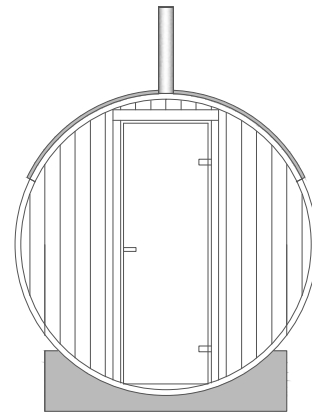

BARREL SAUNA ANTON

- Barrel sauna
- Material: spruce 40 mm
- Roofing felt
- Door with a lock
- Sauna benches, wooden floors
- Sauna stove, stones, chimney and water tank
- Gutters

BARREL SAUNA ANTON	Drawings 1:50 , 1:25
ARCTIC FINLAND HOUSE Kaartotie 2, 33950 Pirkkala 0104201230	Christian Anttila, rkm