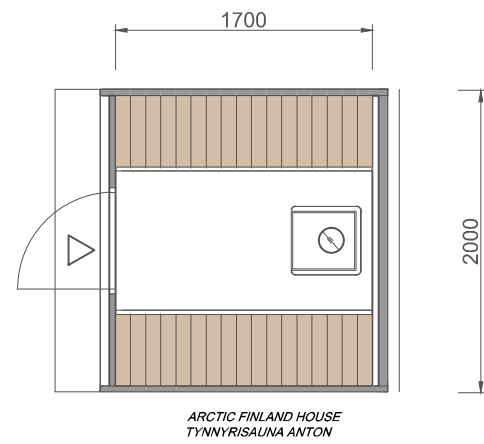

BARREL SAUNA ANTON

- Barrel sauna
- Material: spruce 40 mm
- Roofing felt
- Door with a lock
- Sauna benches, wooden floors
- Sauna stove, stones, chimney and water tank
- Gutters

BARREL SAUNA ANTON	Drawings 1:50 , 1:25
ARCTIC FINLAND HOUSE Kaartotie 2, 33950 Pirkkala 0104201230	Christian Anttila, rkm