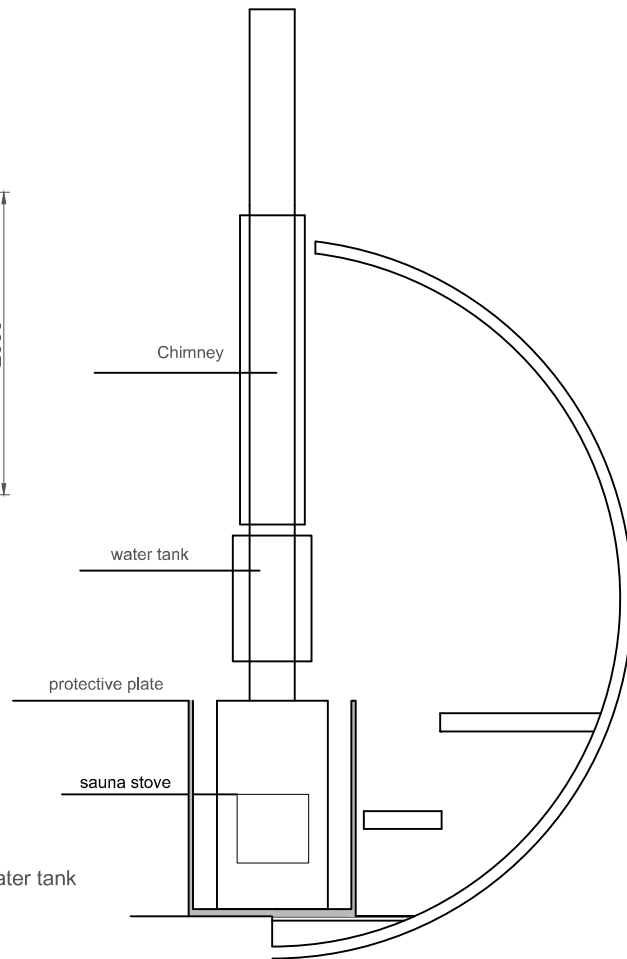

BARREL SAUNA ANTON

- Barrel sauna
- Material: spruce 40 mm
- Roofing felt
- Door with a lock
- Sauna benches, wooden floors
- Sauna stove, stones, chimney and water tank
- Gutters

BARREL SAUNA ANTON	Drawings 1:50 , 1:25
ARCTIC FINLAND HOUSE Kaartotie 2, 33950 Pirkkala 0104201230	Christian Anttila, rkm