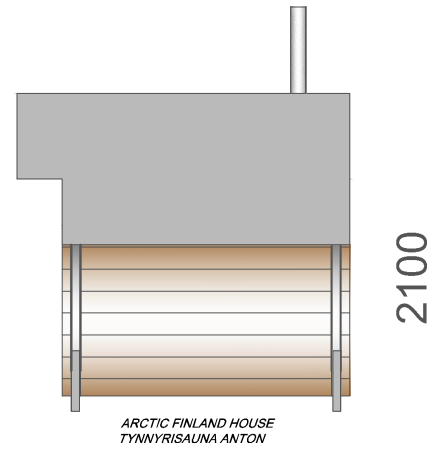

BARREL SAUNA ANTON

- Barrel sauna
- Material: spruce 40 mm
- Roofing felt
- Door with a lock
- Sauna benches, wooden floors
- Sauna stove, stones, chimney and water tank
- Gutters

BARREL SAUNA ANTON	Drawings 1:50 , 1:25
ARCTIC FINLAND HOUSE Kaartotie 2, 33950 Pirkkala 0104201230	Christian Anttila, rkm