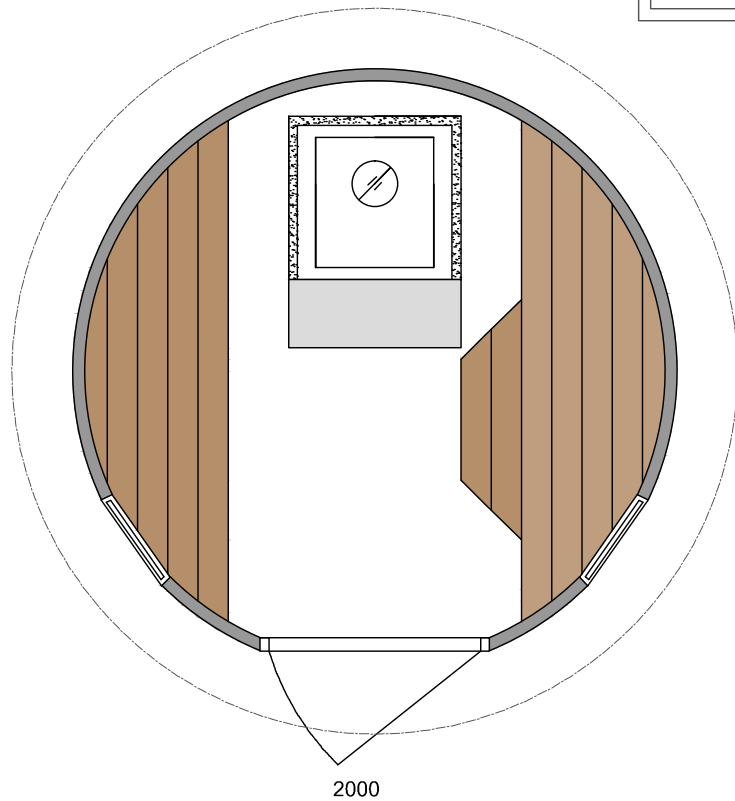

Barrel sauna Emil

Barrel sauna

Material: spruce 40 mm
 Roofing felt
 Two windows, door with a lock
 Sauna benches, wooden floors
 Sauna stove, stones, chimney

BARREL SAUNA EMIL	Drawings 1:50 , 1:25
ARCTIC FINLAND HOUSE Kaartotie 2, FIN-33950 Pirkkala P. 010 420 1230 arctic@arcticfinland.com	Christian Anttila (rkm)