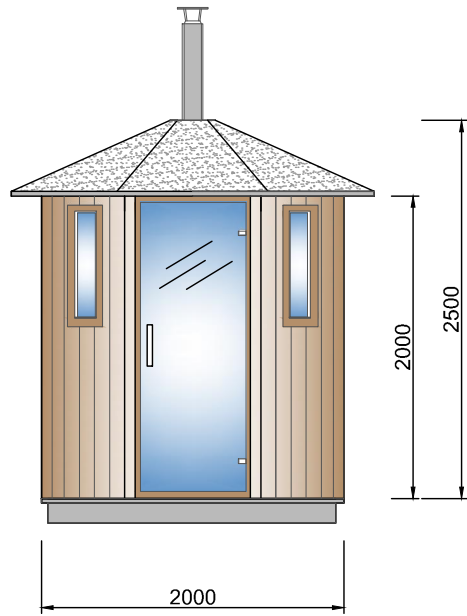

Barrel sauna Emil

Barrel sauna

Material: spruce 40 mm
 Roofing felt
 Two windows, door with a lock
 Sauna benches, wooden floors
 Sauna stove, stones, chimney

BARREL SAUNA EMIL	Drawings 1:50 , 1:25
ARCTIC FINLAND HOUSE Kaartotie 2, FIN-33950 Pirkkala P. 010 420 1230 arctic@arcticfinland.com	Christian Anttila (rkm)