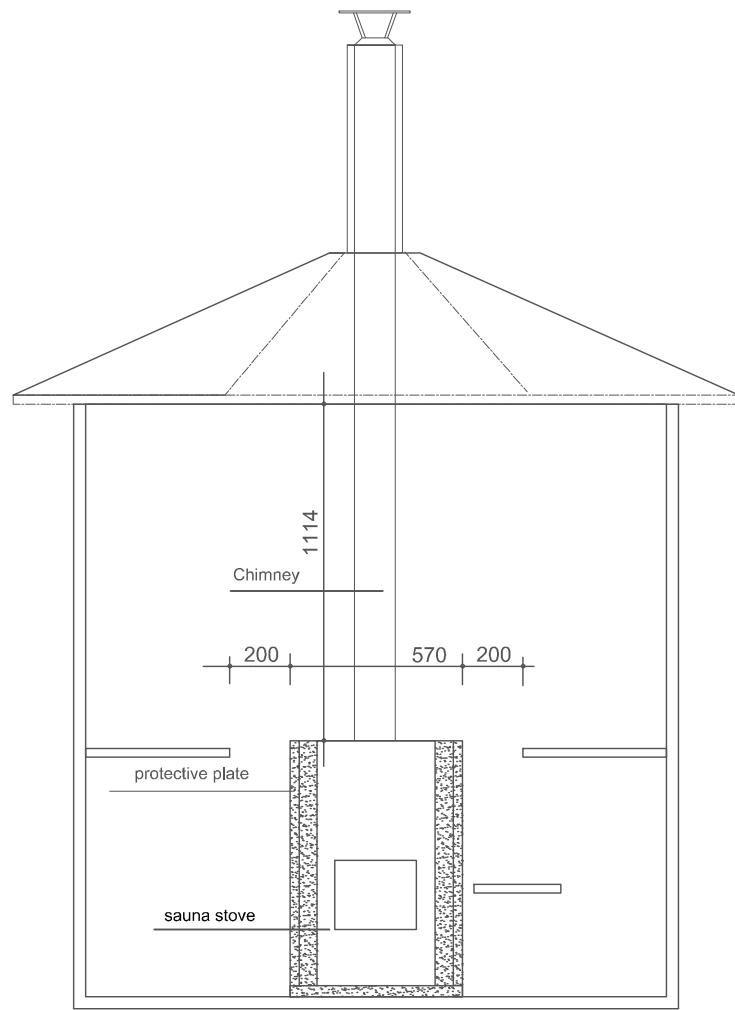

Barrel sauna Emil

Barrel sauna

Material: spruce 40 mm
 Roofing felt
 Two windows, door with a lock
 Sauna benches, wooden floors
 Sauna stove, stones, chimney

BARREL SAUNA EMIL	Drawings 1:50 , 1:25
ARCTIC FINLAND HOUSE Kaartotie 2, FIN-33950 Pirkkala P. 010 420 1230 arctic@arcticfinland.com	Christian Anttila (rkm)