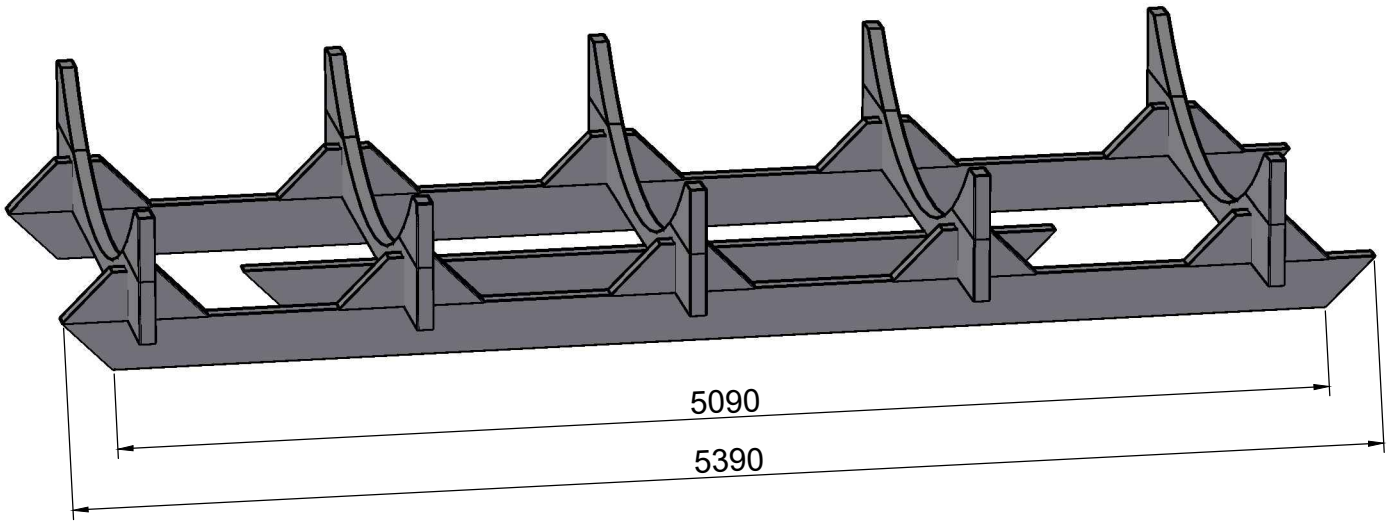

Kristina 5,4m

Ø 2265mm

Kristina

Nr.	Dimensions	Quantity	Detail
1	Arch roof	4	
2	Arch roof at front	1	
3	Arch roof at front	1	
4	Arch roof at back	1	
5	Arch roof at back	1	
6	Stair	1	
7	Flower box	1	
8	Rain deflectors	2	