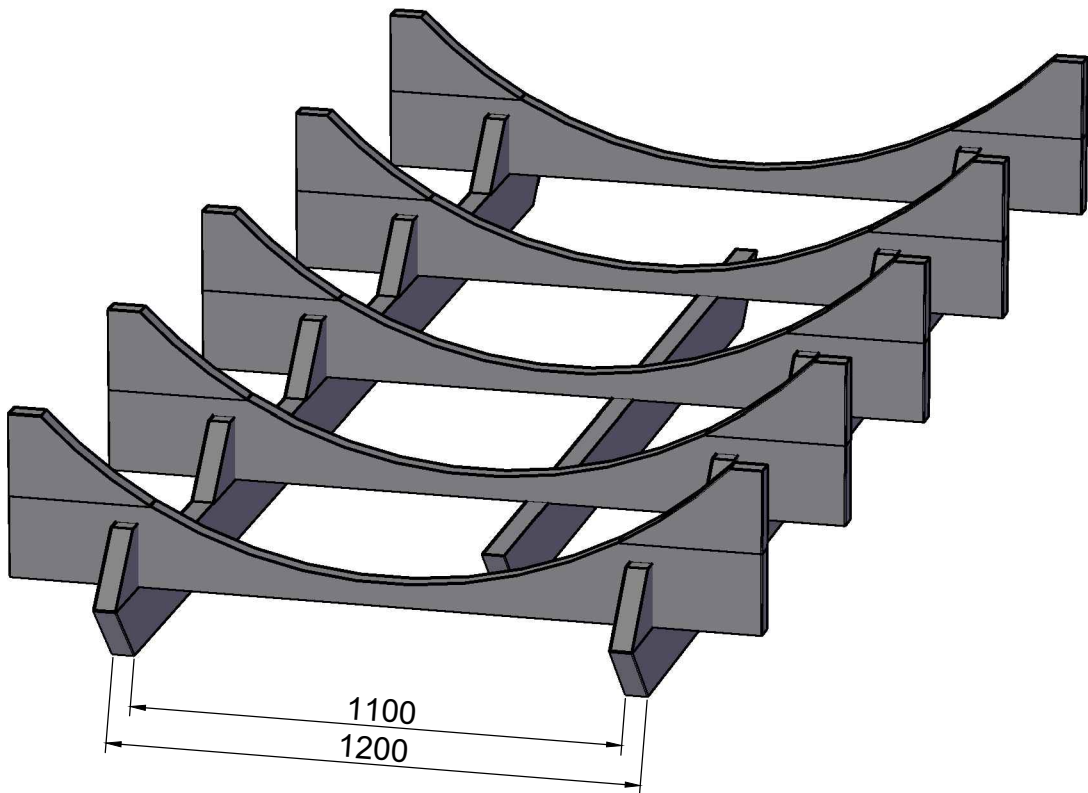

Kristina 5,4m

Ø 2265mm

Kristina

Nr.	Dimensions	Quantity	Detail
1	Arch roof	4	
2	Arch roof at front	1	
3	Arch roof at front	1	
4	Arch roof at back	1	
5	Arch roof at back	1	
6	Stair	1	
7	Flower box	1	
8	Rain deflectors	2	